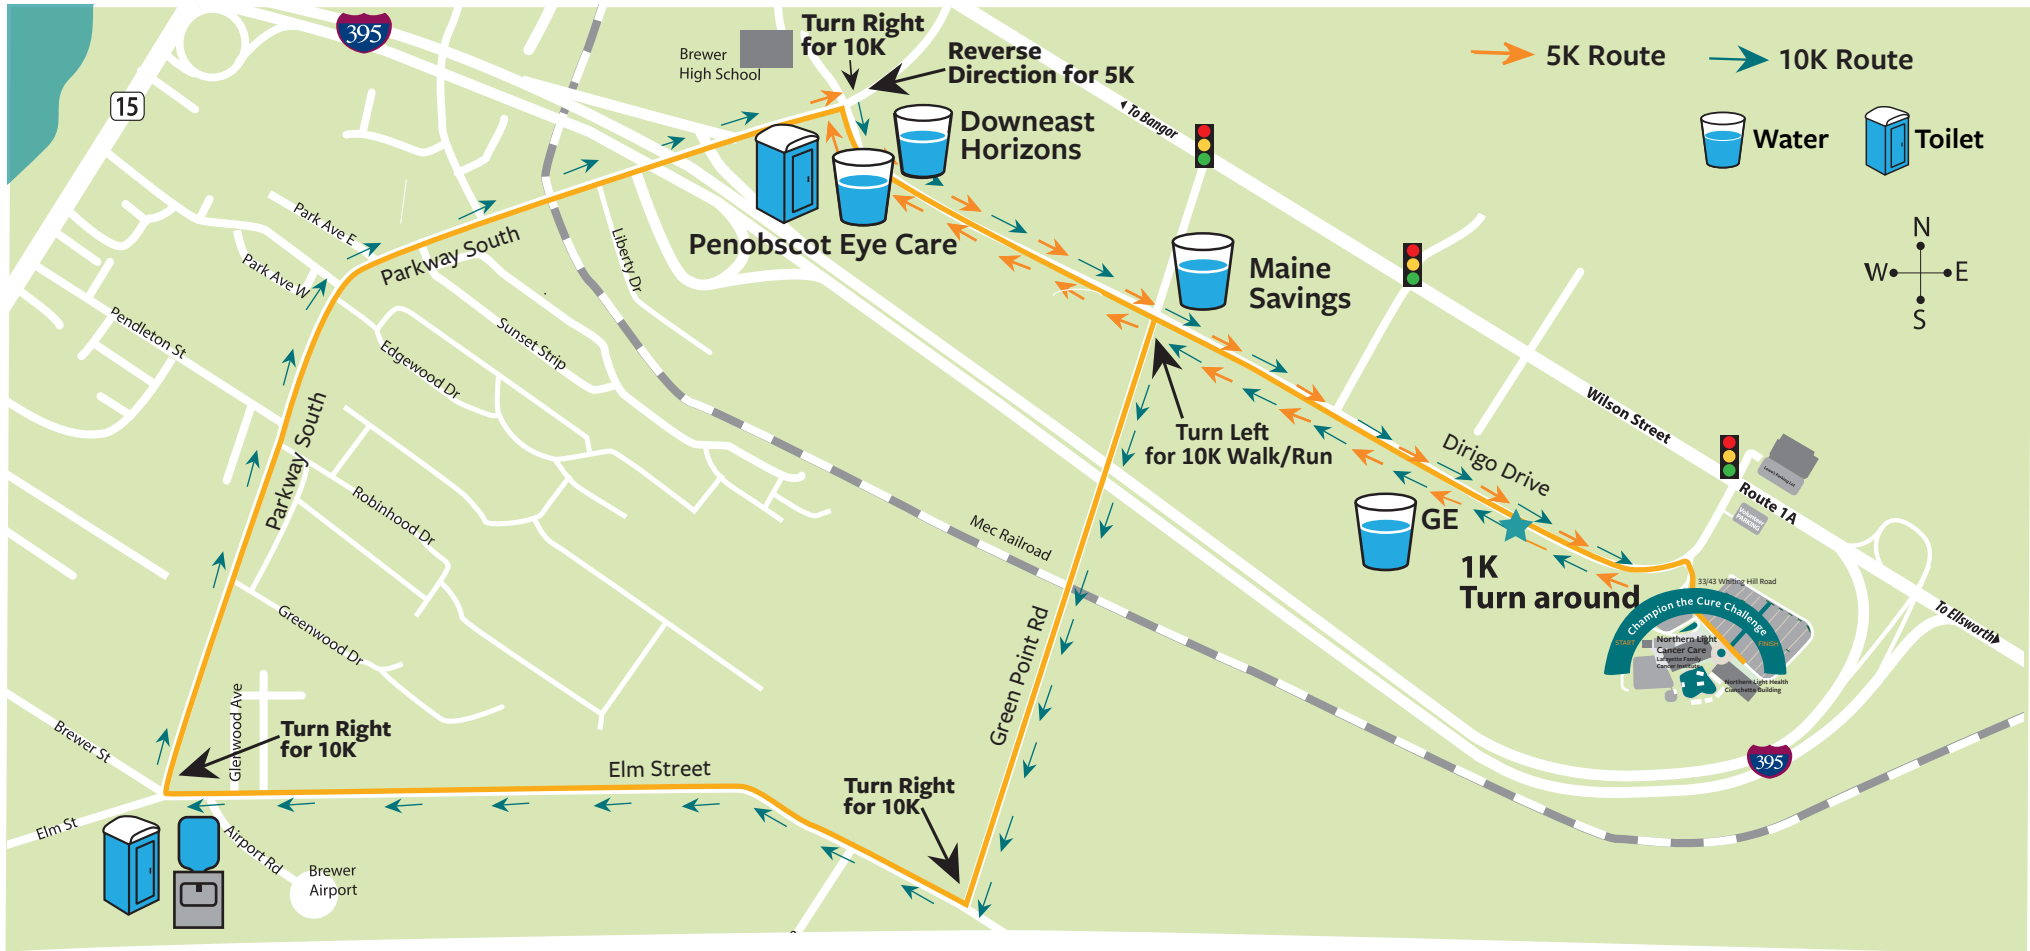

Champion the Cure Challenge 1K, 5K, and 10K Routes

5K Route

5K WALKERS: Start at Northern Light Cancer Care (Lafayette Family Cancer Institute building). Turn left onto Dirigo Drive. Follow Dirigo Drive to Parkway South. Turn around at Parkway South and return to start/finish line.

5K RUNNERS: Start at Northern Light Cancer Care (Lafayette Family Cancer Institute building). Turn left onto Dirigo Drive. Follow Dirigo Drive to Parkway South. Turn around at Parkway South and return to start/finish line.

10K Route:

Start at Northern Light Cancer Care
(Lafayette Family Cancer Institute Building)
Turn **left** onto **Dirigo Drive**.
Turn **left** onto **Green Point Road**.
Turn **right** onto **Elm Street**.
Turn **right** onto **Parkway South**.
Turn **right** onto **Dirigo Drive**.
Return to Start

Water Stop Sponsors: